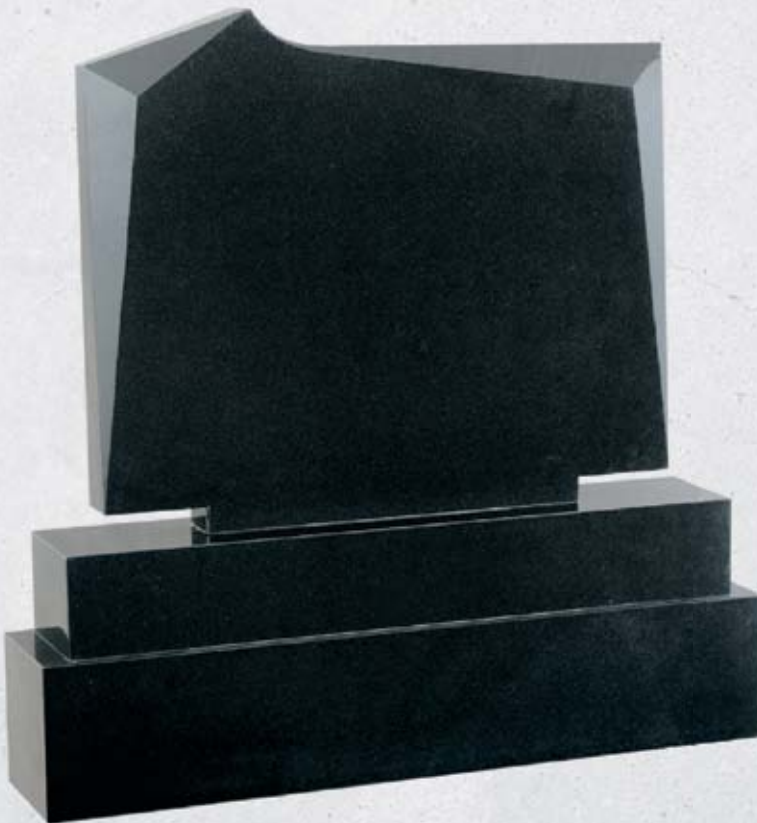

A 33

Indian Aura

M.5.

Black